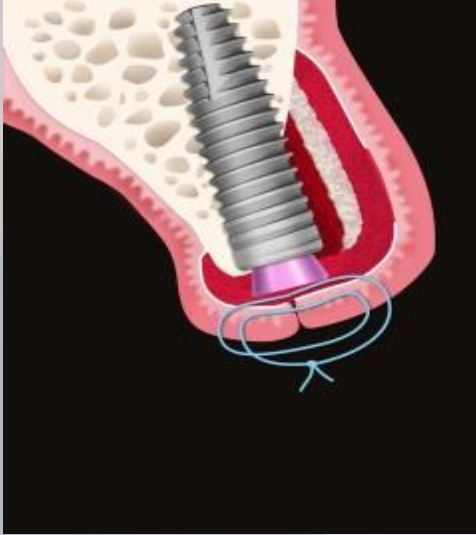

LANGUAGE: russian

VENUE: Vilnius implantology center, Polocko str. 21, Vilnius LT01205

VILNIAUS
IMPLANTOLOGIJO
CENTRAS

IMPLANTS IN AESTHETIC AREA

2-day theoretical and practical course

WE WILL TALK ABOUT:

- // *Anatomy and histology of bone and soft tissue around dental implants in anterior maxilla.*
- // *Classification of the defects in anterior maxilla.*
- // *Immediate implant placement and immediate temporary.*
- // *Immediate implant placement and bone augmentation.*
- // *Soft tissue augmentation and immediate implant placement.*
- // *Socket augmentation.*
- // *Early implant placement in aesthetic zone and soft tissue management.*
- // *Early implant placement in aesthetic zone and GBR.*
- // *Soft tissue management.*
- // *Vertical bone augmentation in aesthetic zone.*

1ST DAY

09:00 – 09:30 *Anatomy and histology of bone and soft tissues around dental implants in anterior maxilla.*

09:30 – 10:30 *Immediate implant placement and immediate temporary.*

10:30 – 11:00 *Coffee break*