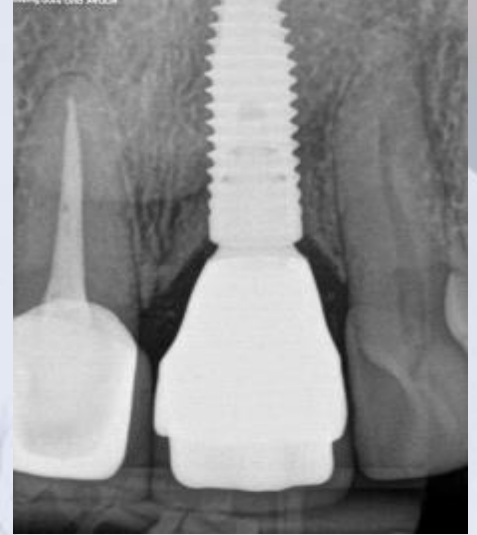

LANGUAGE: russian

VENUE: Vilnius implantology center, Polocko str. 21, Vilnius LT01205

VILNIAUS
IMPLANTOLOGIJO
CENTRAS

IMPLANTS IN AESTHETIC AREA

2-day theoretical and practical course

WE WILL TALK ABOUT:

- // *Anatomy and histology of bone and soft tissue around dental implants in anterior maxilla.*
- // *Classification of the defects in anterior maxilla.*
- // *Immediate implant placement and immediate temporary.*
- // *Immediate implant placement and bone augmentation.*
- // *Soft tissue augmentation and immediate implant placement.*
- // *Socket augmentation.*
- // *Early implant placement in aesthetic zone and soft tissue management.*
- // *Early implant placement in aesthetic zone and GBR.*
- // *Soft tissue management.*
- // *Vertical bone augmentation in aesthetic zone.*